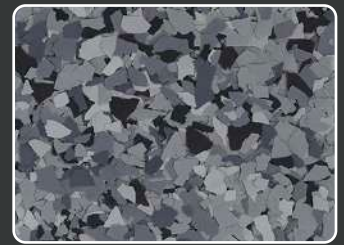

Outback

Gravel

Tan Blend

Gunflint

Domino

Cabin Fever

Shoreline

Nightfall

Bean

Raven

Shadow

Orbit

Creekbed

Wombat